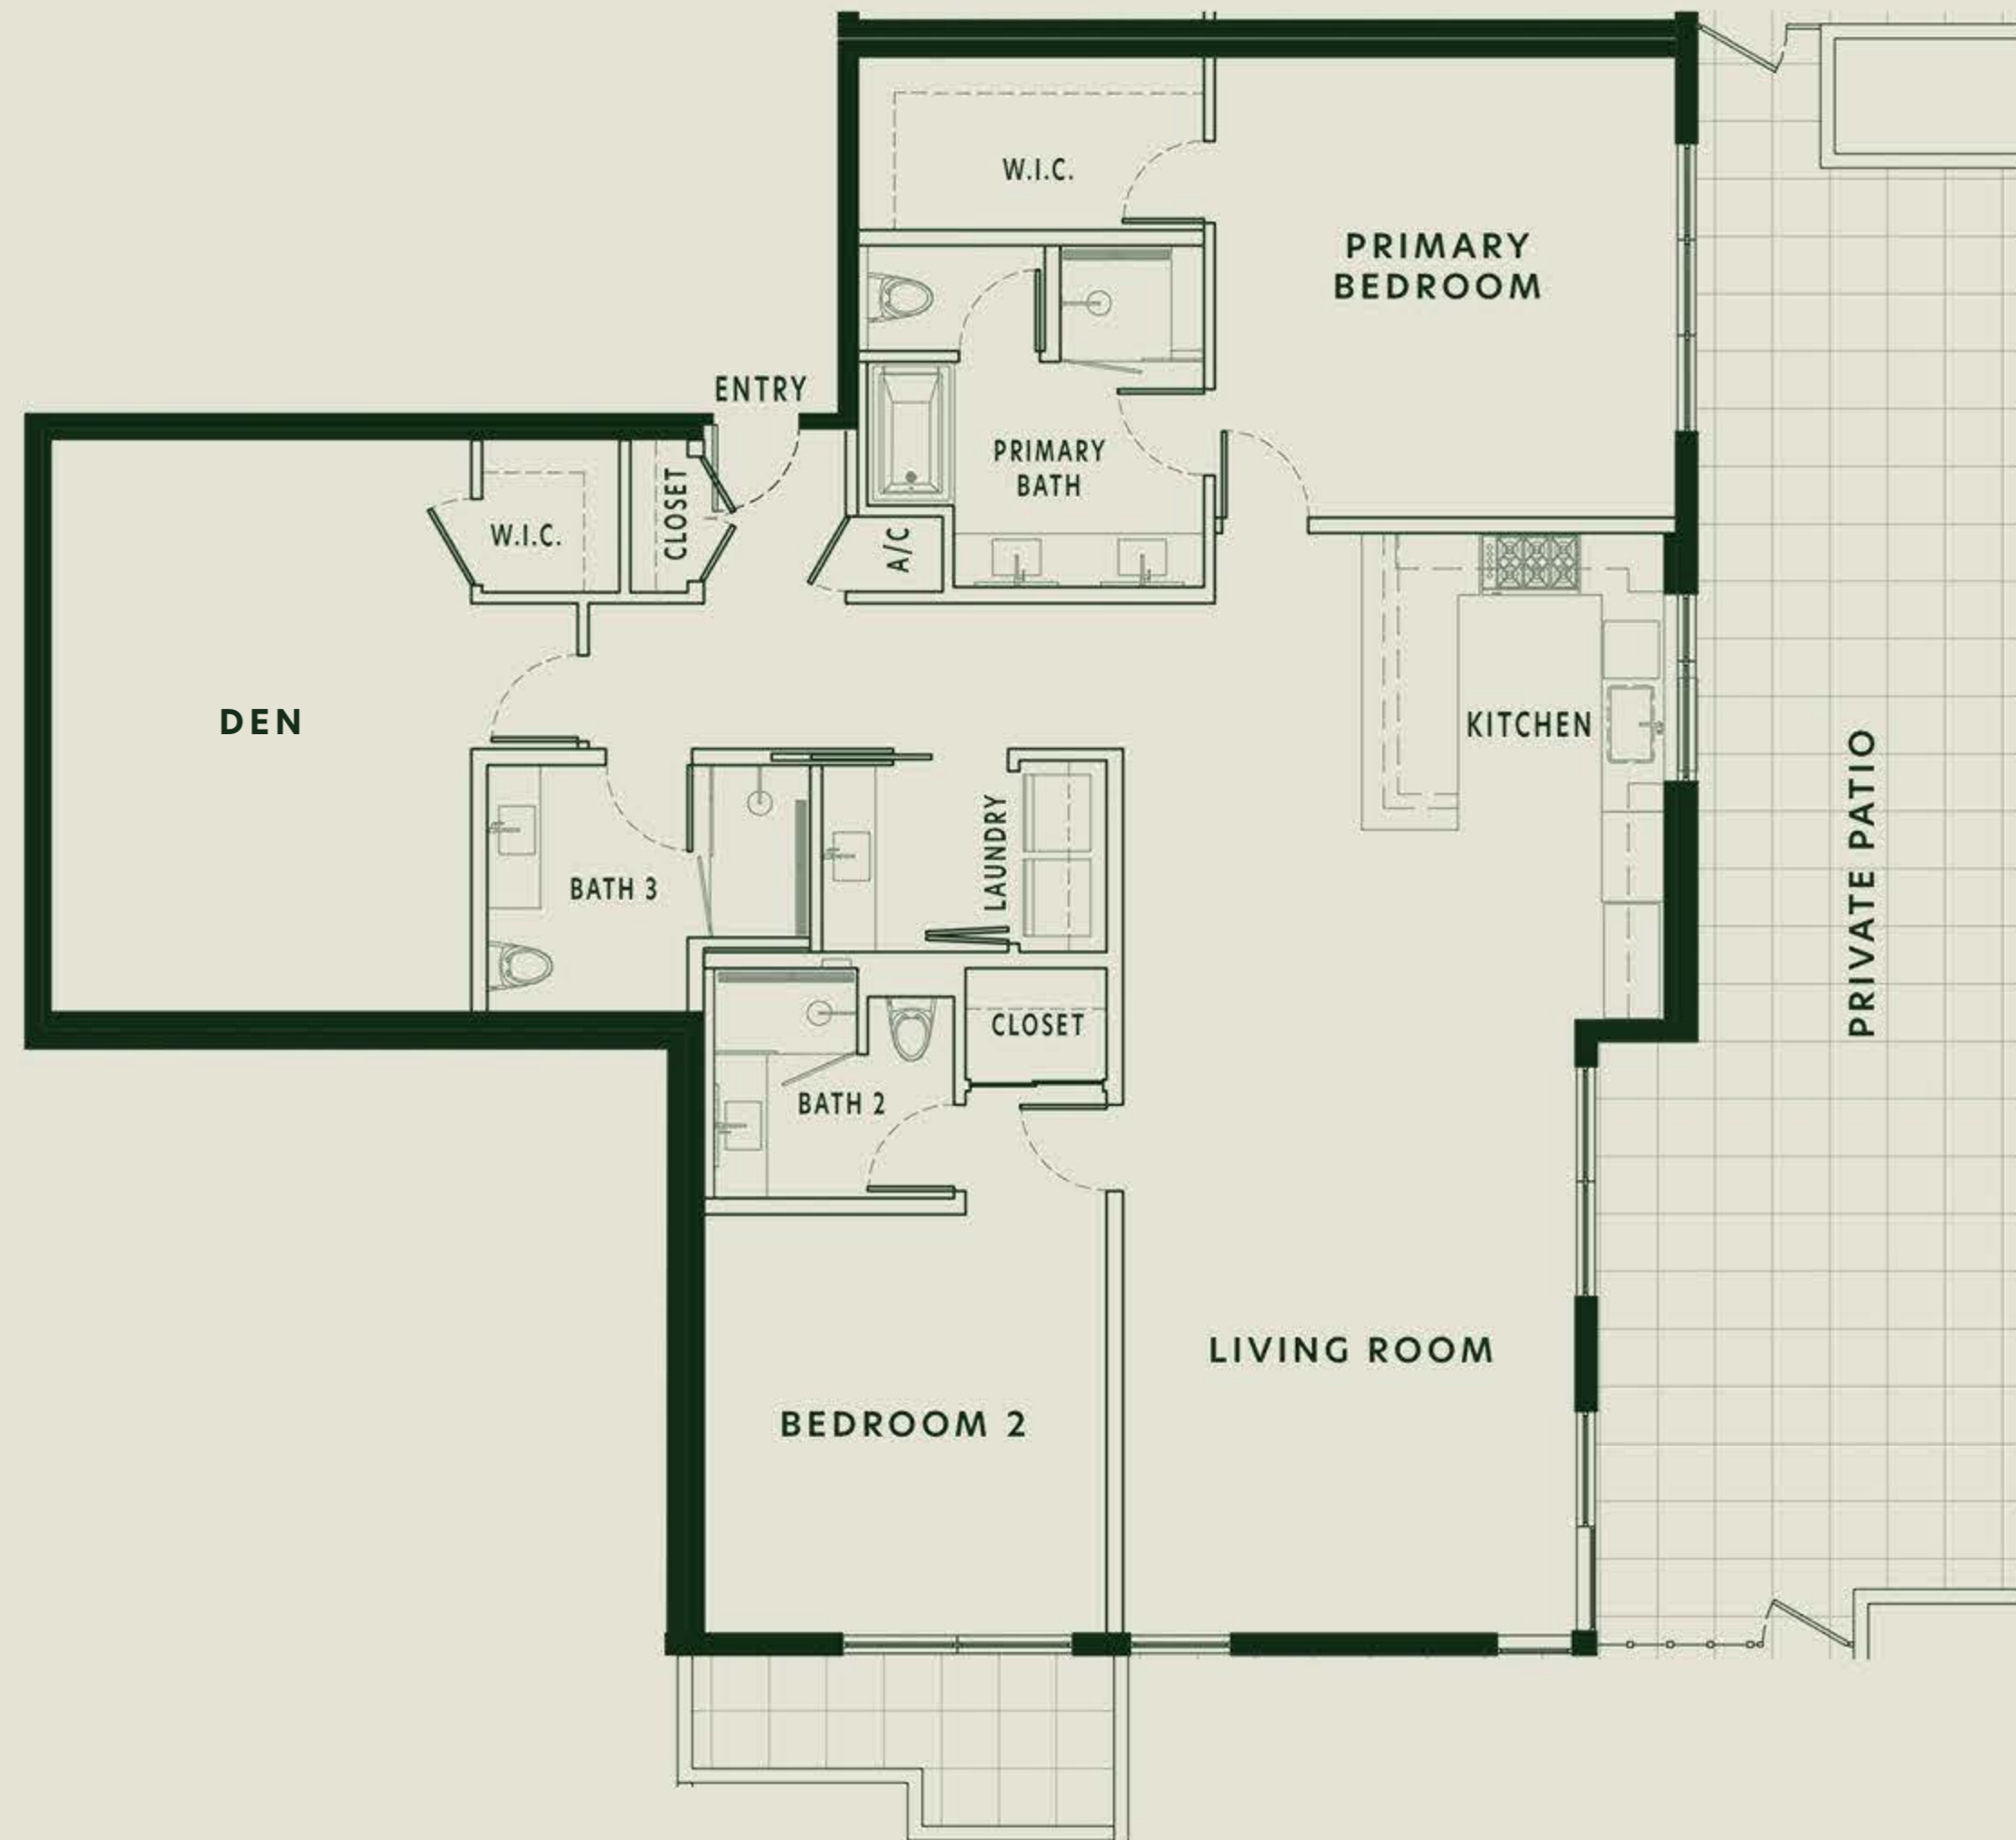

Residence 107

2 Bedrooms + Den, 3 Bathrooms
2,327 sq. ft.

Delyla

delylabeverlyhills.com

411 South Hamel Road Los Angeles, CA 90048

© 2021 etco HOMES. Prices and terms subject to change. Square footages are approximate. Builder has the right to change square footage, plans, and pricing without notice. All illustrations are artist's conceptions, are not to scale and are subject to change in actual production. CalDRE license no. 01878688.