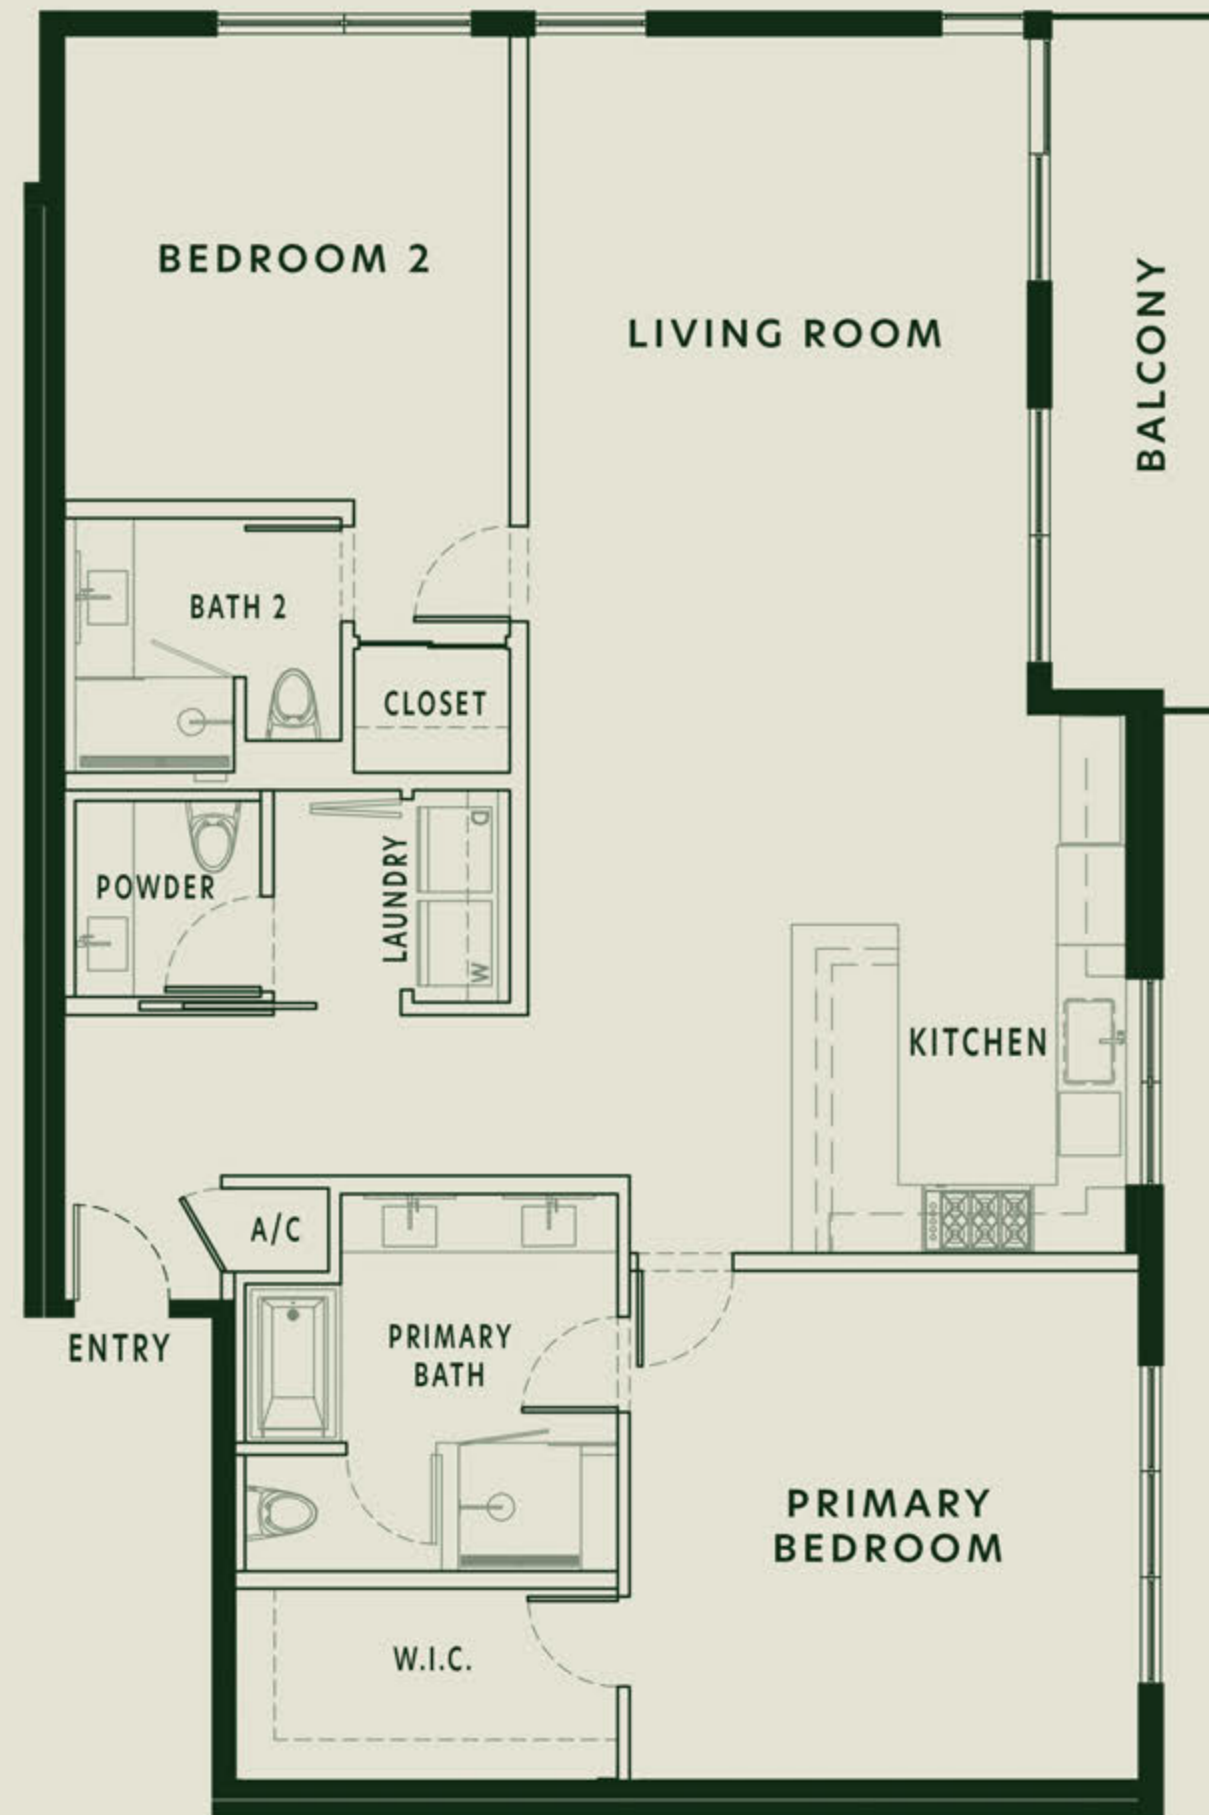

Residence 307

2 Bedrooms, 2.5 Bathrooms
1,823 sq. ft.

Delyla

delylabeverlyhills.com

411 South Hamel Road Los Angeles, CA 90048

© 2021 etco HOMES. Prices and terms subject to change. Square footages are approximate. Builder has the right to change square footage, plans, and pricing without notice. All illustrations are artist's conceptions, are not to scale and are subject to change in actual production. CalDRE license no. 01878688.