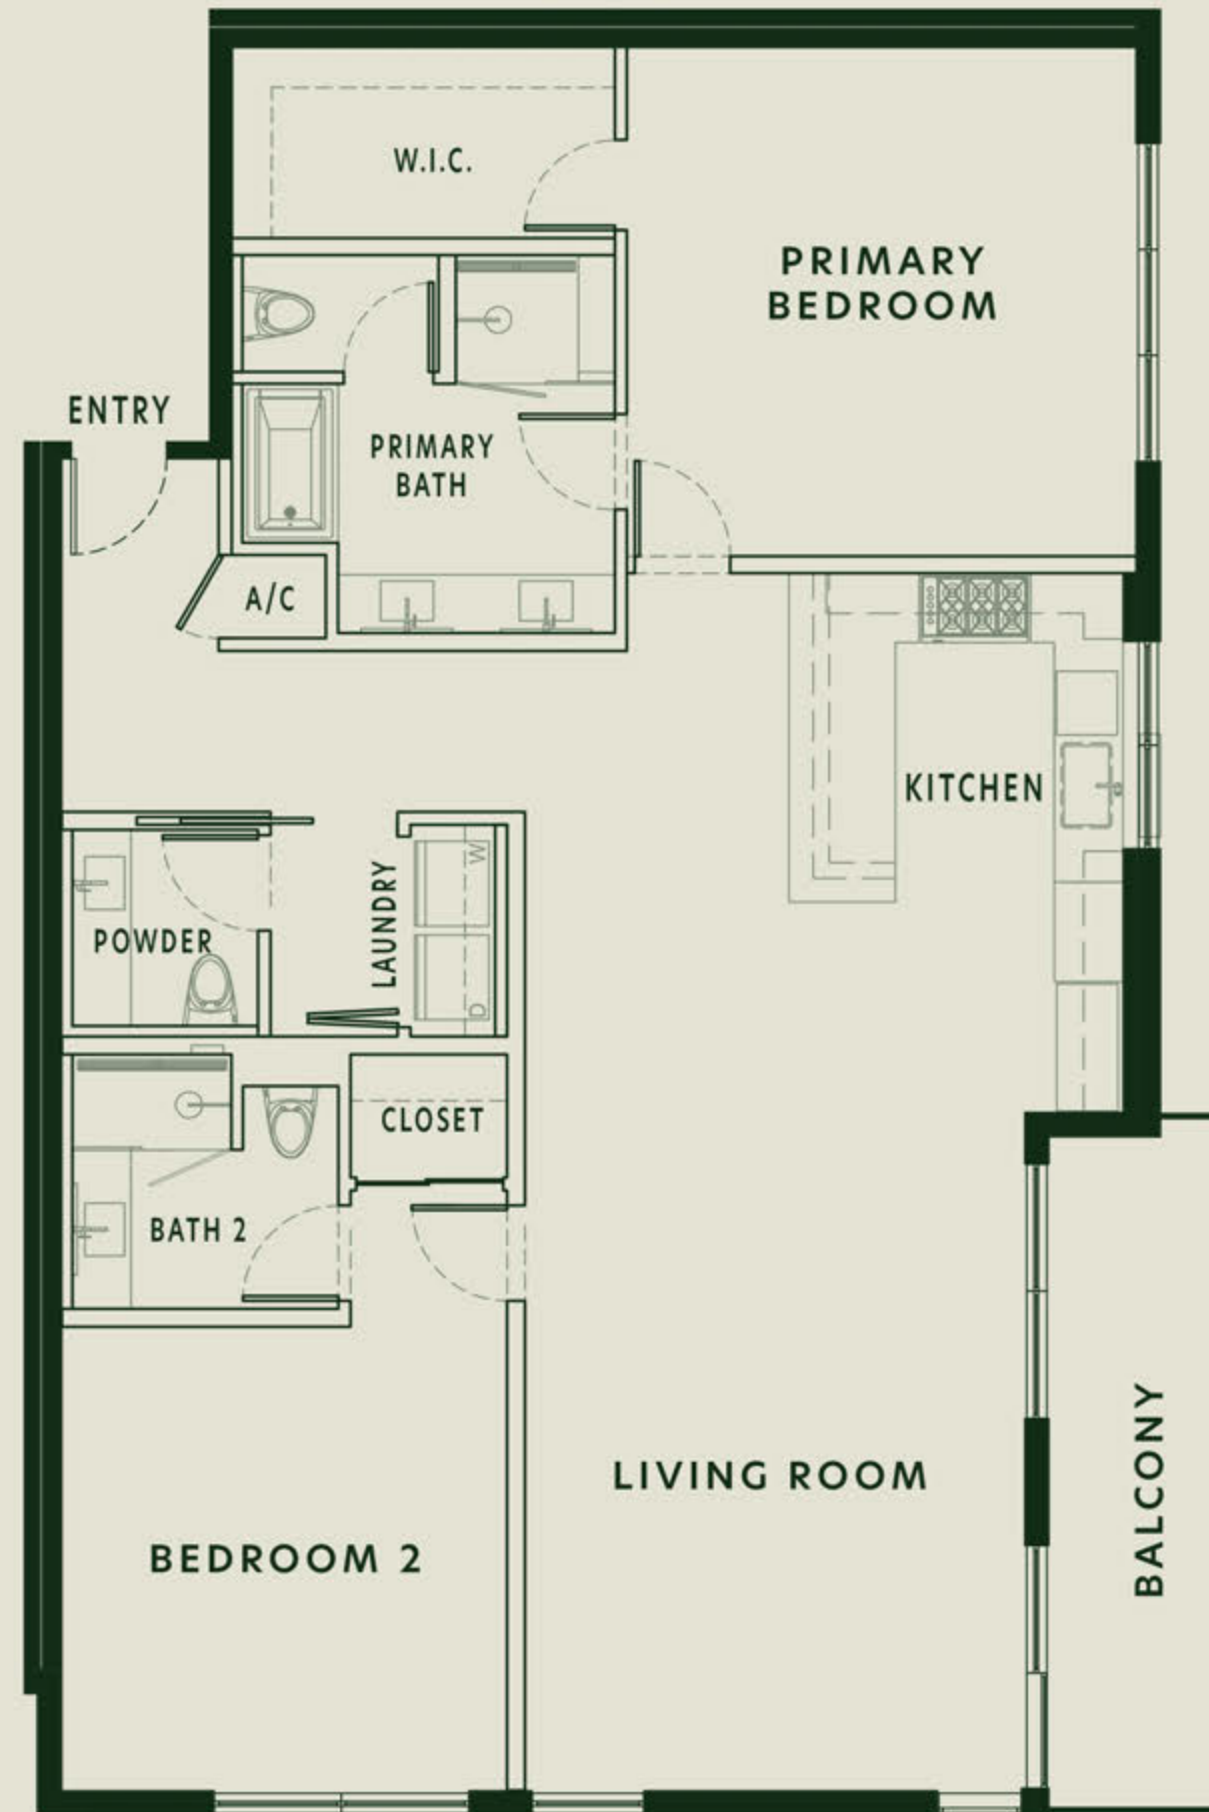

Residence 305

2 Bedrooms, 2.5 Bathrooms
1,835 sq. ft.

Delyla

delylabeverlyhills.com

411 South Hamel Road Los Angeles, CA 90048

© 2021 etco HOMES. Prices and terms subject to change. Square footages are approximate. Builder has the right to change square footage, plans, and pricing without notice. All illustrations are artist's conceptions, are not to scale and are subject to change in actual production. CalDRE license no. 01878688.