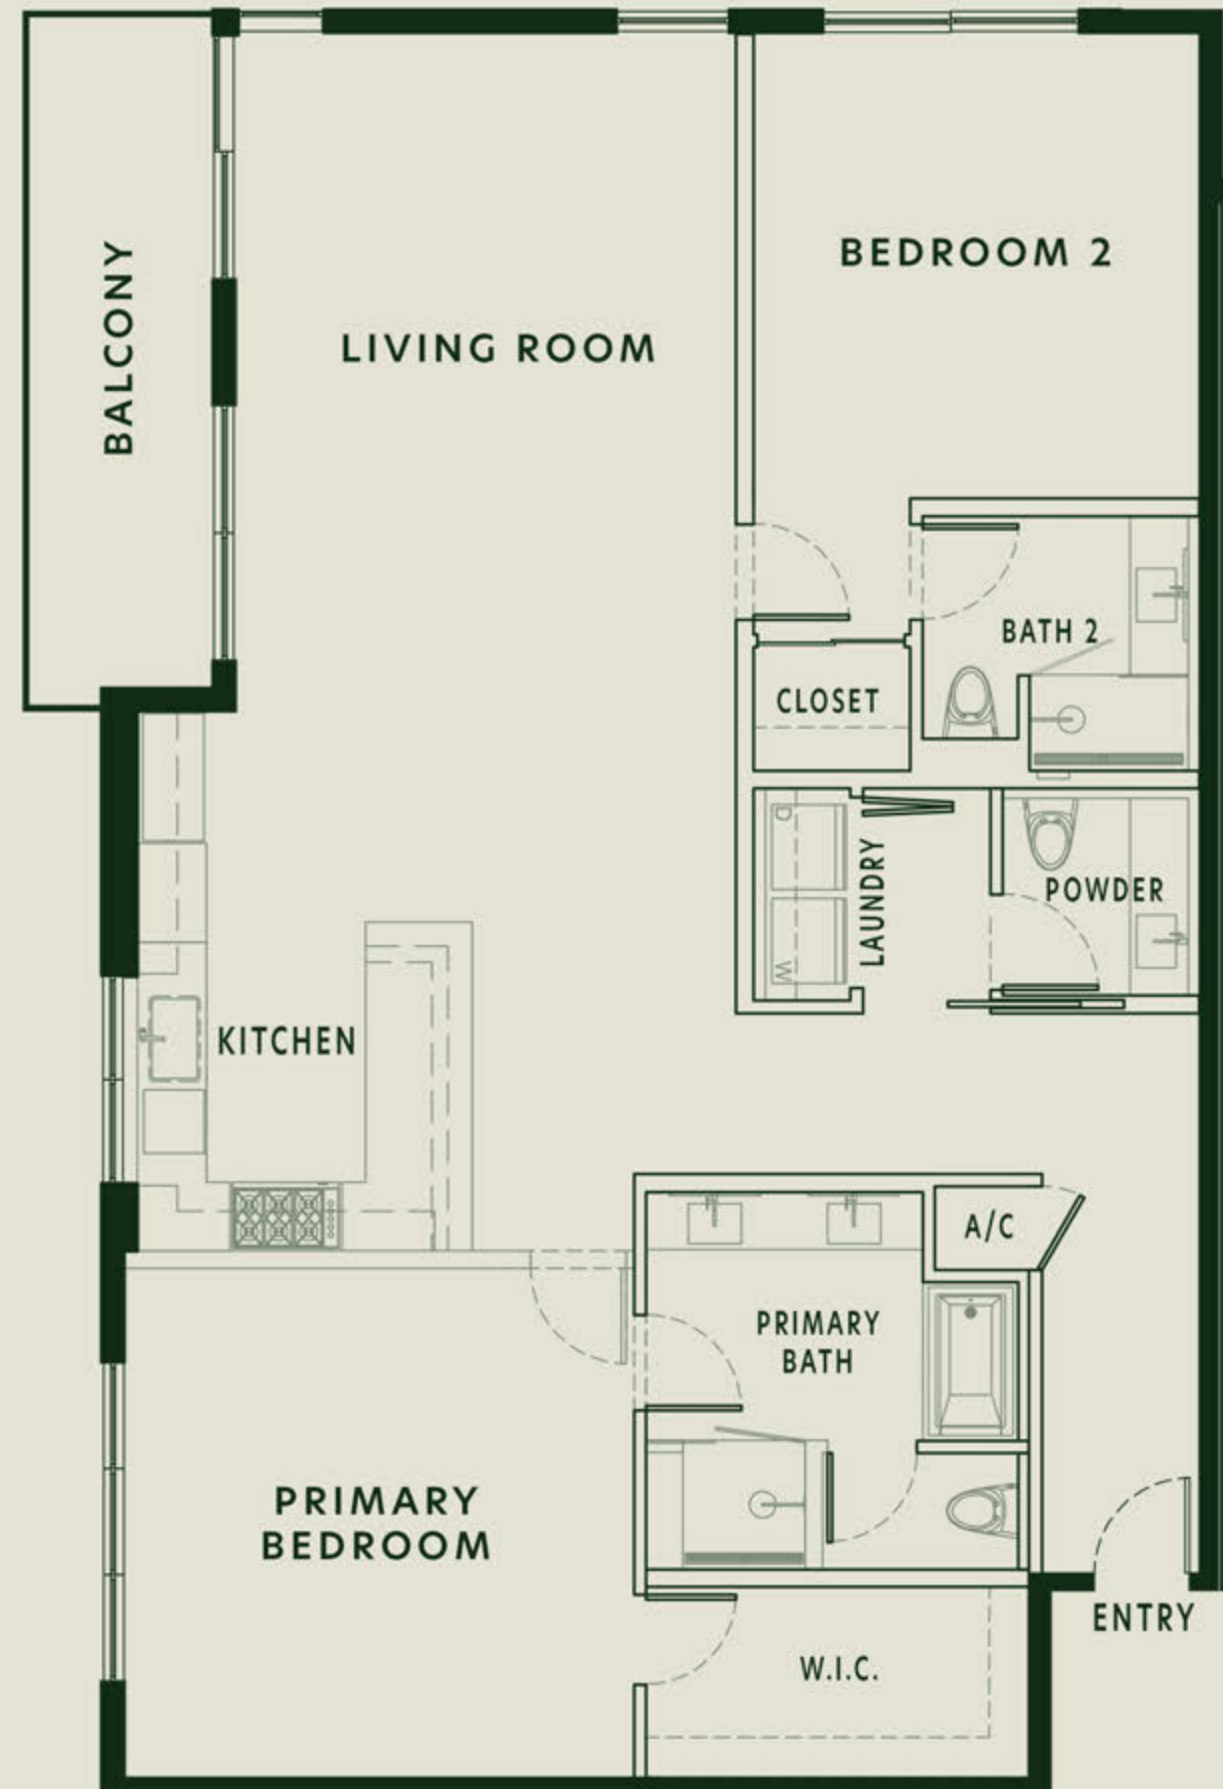

# Residence 201

2 Bedrooms, 2.5 Bathrooms  
1,867 sq. ft.

*Delyla*

[delylabeverlyhills.com](http://delylabeverlyhills.com)

411 South Hamel Road Los Angeles, CA 90048

© 2021 etco HOMES. Prices and terms subject to change. Square footages are approximate. Builder has the right to change square footage, plans, and pricing without notice. All illustrations are artist's conceptions, are not to scale and are subject to change in actual production. CalDRE license no. 01878688.